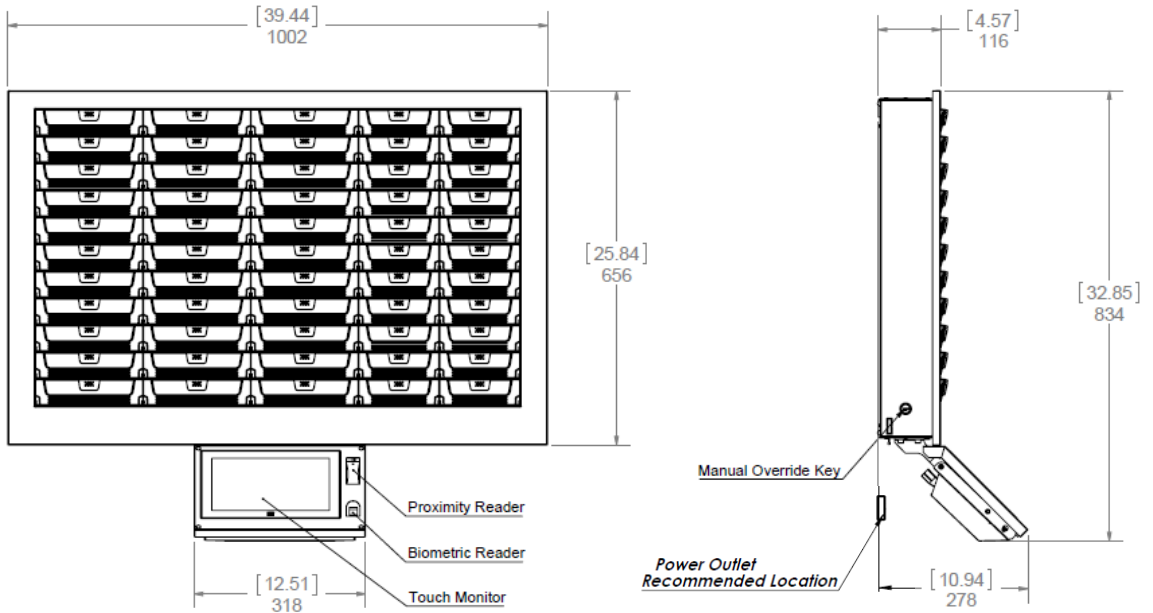

SYSTEM LAYOUT

FRAME